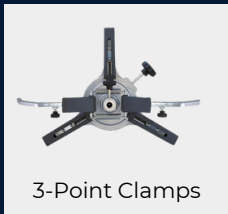

ACCESSORIES & AFTERCARE

Full range of accessories available including:

Supertracker Accessories

3-Point Clamps