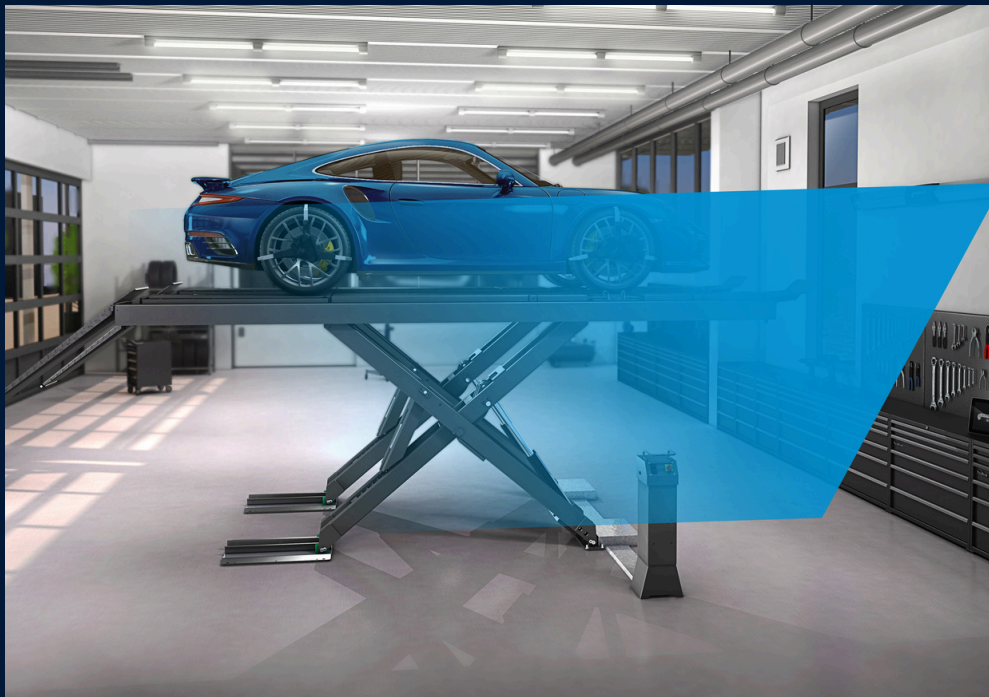

WHEEL ALIGNMENT SYSTEMS

STRAIGHTSET.CO.UK

LEADERS IN WHEEL ALIGNMENT

Straightset offers genuine choice and flexibility when it comes to choosing the right wheel alignment system for your needs and budget. With systems available from Supertracker, Beissbarth, HPA-Faip and Cemb.

These systems can be demonstrated in our dedicated wheel alignment training studio in Worksop, Nottinghamshire. Contact us at info@straightset.co.uk.

WHEEL ALIGNMENT RANGE

01

HIGH PERFORMANCE

Wheel Alignment systems from Beissbarth and Cemb providing seamless, innovative wheel alignment checks, with the latest technology and clamping systems.

ENTRY LEVEL WHEEL

FOR CARS - LIGHT COMMERCIAL VEHICLES

STR1 HALF CAB | LASER SYSTEM ON WALL MOUNTED CABINET

Leading laser 4 wheel alignment system from Supertracker. The popular, robust, cordless wall mounted laser aligner, with 'hang on' system which simply and accurately measures toe and thrust angle as standard.