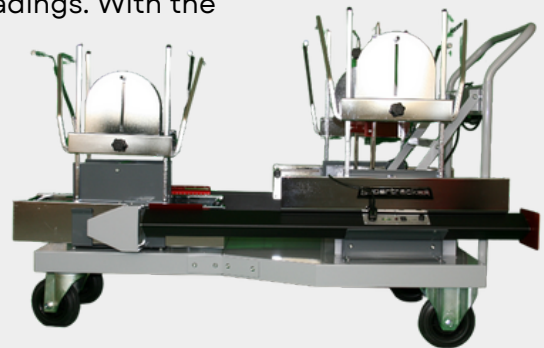

supertracker

Wheel Alignment systems from Supertracker, using the latest green laser technology, for increased visibility in a wider range of light conditions, to provide everything you need for a quick and easy wheel alignment measurement.

All systems utilise the 'hang on' system which is a quick and efficient way of hanging the measuring heads onto the tyres with no metal on metal contact.

Supertracker laser wheel alignment systems are manufactured in the UK.