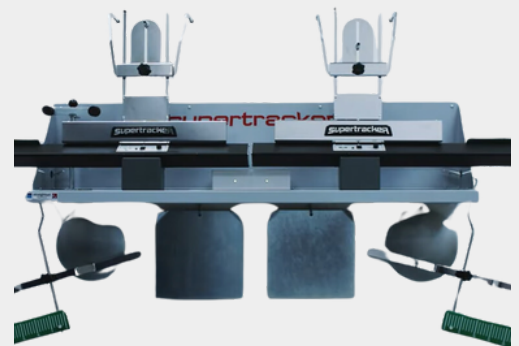

ENTRY LEVEL WHEEL

FOR CARS - LIGHT COMMERCIAL VEHICLES

STR1 HALF CAB | LASER SYSTEM ON WALL MOUNTED CABINET

Leading laser 4 wheel alignment system from Supertracker. The popular, robust, cordless wall mounted laser aligner, with 'hang on' system which simply and accurately measures toe and thrust angle as standard.

Complete with:
1 x Wall mounted storage unit c/w charging system
2 x Laser Measuring Heads c/w Wheel Hangers 12" to 24"
2 x Green Rear Scales
Dished turn plates and steering wheel lock