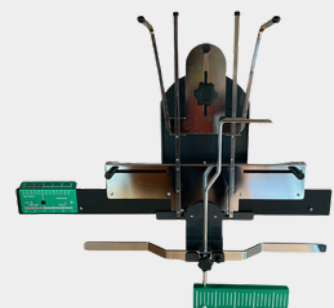

ENTRY LEVEL WHEEL

FOR CARS - LIGHT COMMERCIAL VEHICLES

STR1 HALF CAB | LASER SYSTEM ON WALL MOUNTED CABINET

Leading laser 4 wheel alignment system from Supertracker. The popular, robust, cordless wall mounted laser aligner, with 'hang on' system which simply and accurately measures toe and thrust angle as standard.

Complete with:
1 x Wall mounted storage unit c/w charging system
2 x Laser Measuring Heads c/w Wheel Hangers 12" to 24"
2 x Green Rear Scales
Dished turn plates and steering wheel lock

STR1 TROLLEY | LASER SYSTEM ON MOBILE TROLLEY

The popular laser alignment system on mobile trolley for moving around the workshop, with hang on system which simply and accurately measures toe and thrust angle as standard.

Complete with:
1 x Illuminated Mobile Merchandising Trolley c/w charging systems
2 x Laser Measuring Heads c/w Wheel Hangers 12" to 24"
2 x Green Rear Scales
Dished turn plates and steering wheel lock

STR1 MOBILE | LASER SYSTEM FOR MOBILE WHEEL ALIGNMENT

The popular laser alignment system is available for those offering mobile wheel alignment services. Featuring a robust, compact bracketry system, the STR1 can be securely stowed inside vans. Available for charging inside or outside the van.

Complete with;
2 x bracketry system to hold a head and scale
2 x Measuring Heads
2 x Rear Scales
1 x Charger Unit